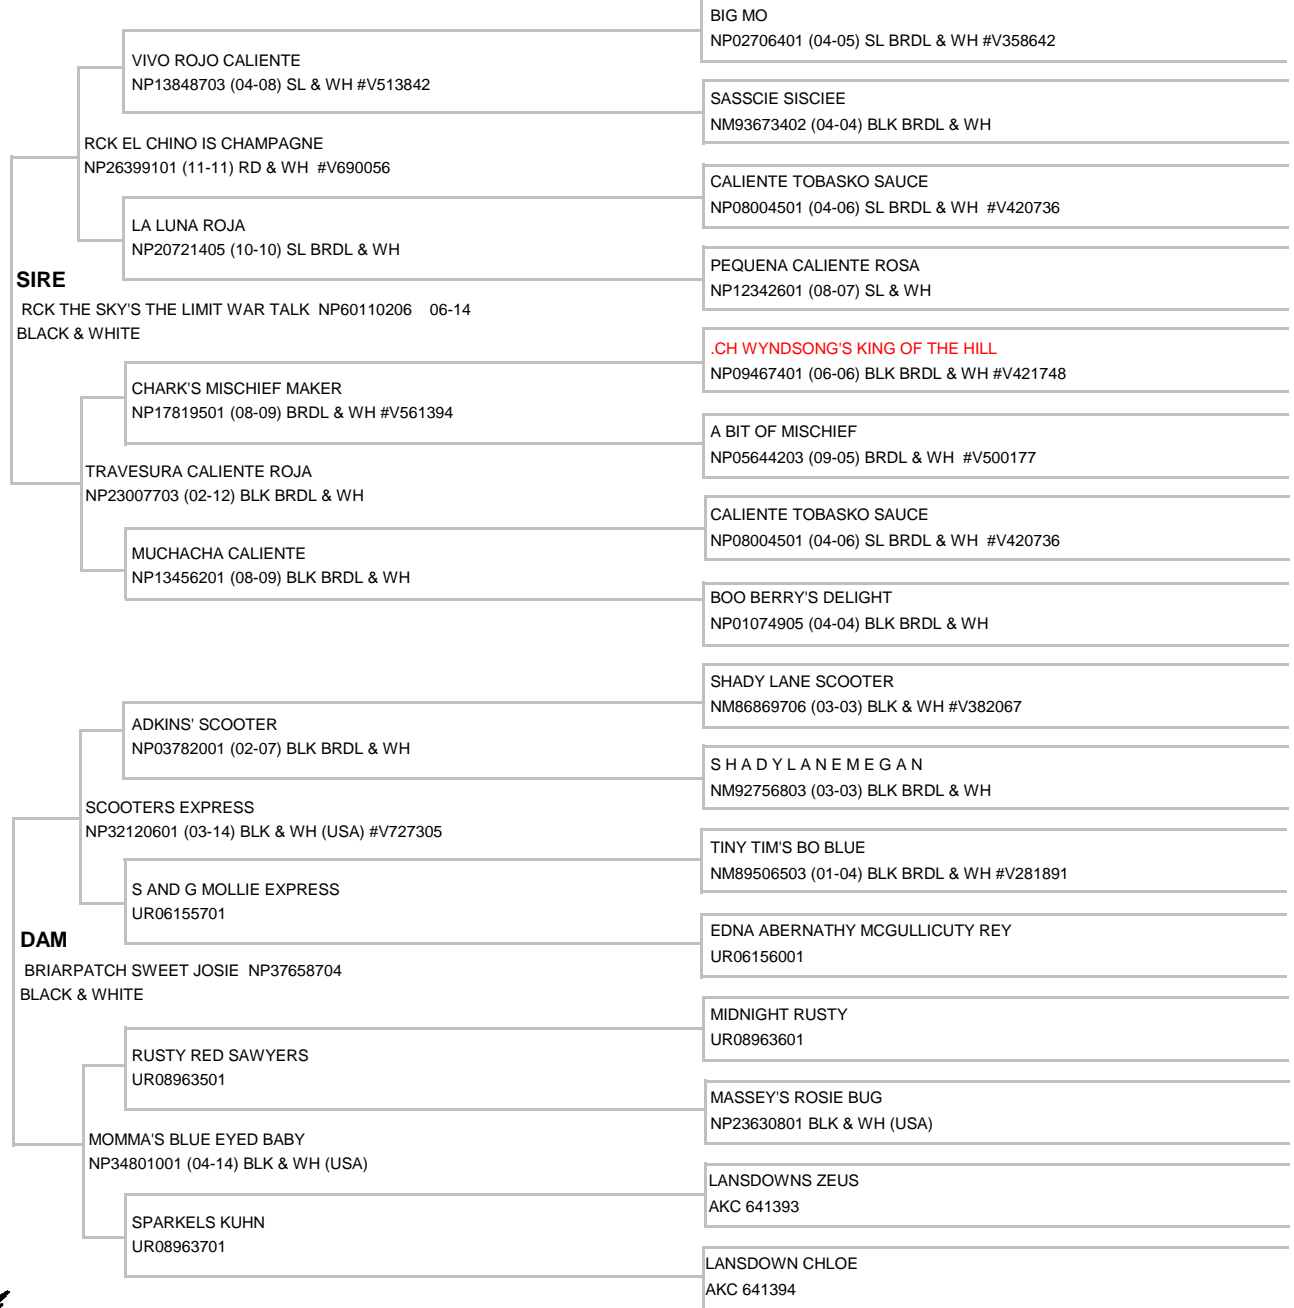

CERTIFICATE of PEDIGREE

Signed:

Dated: 2/2/2018