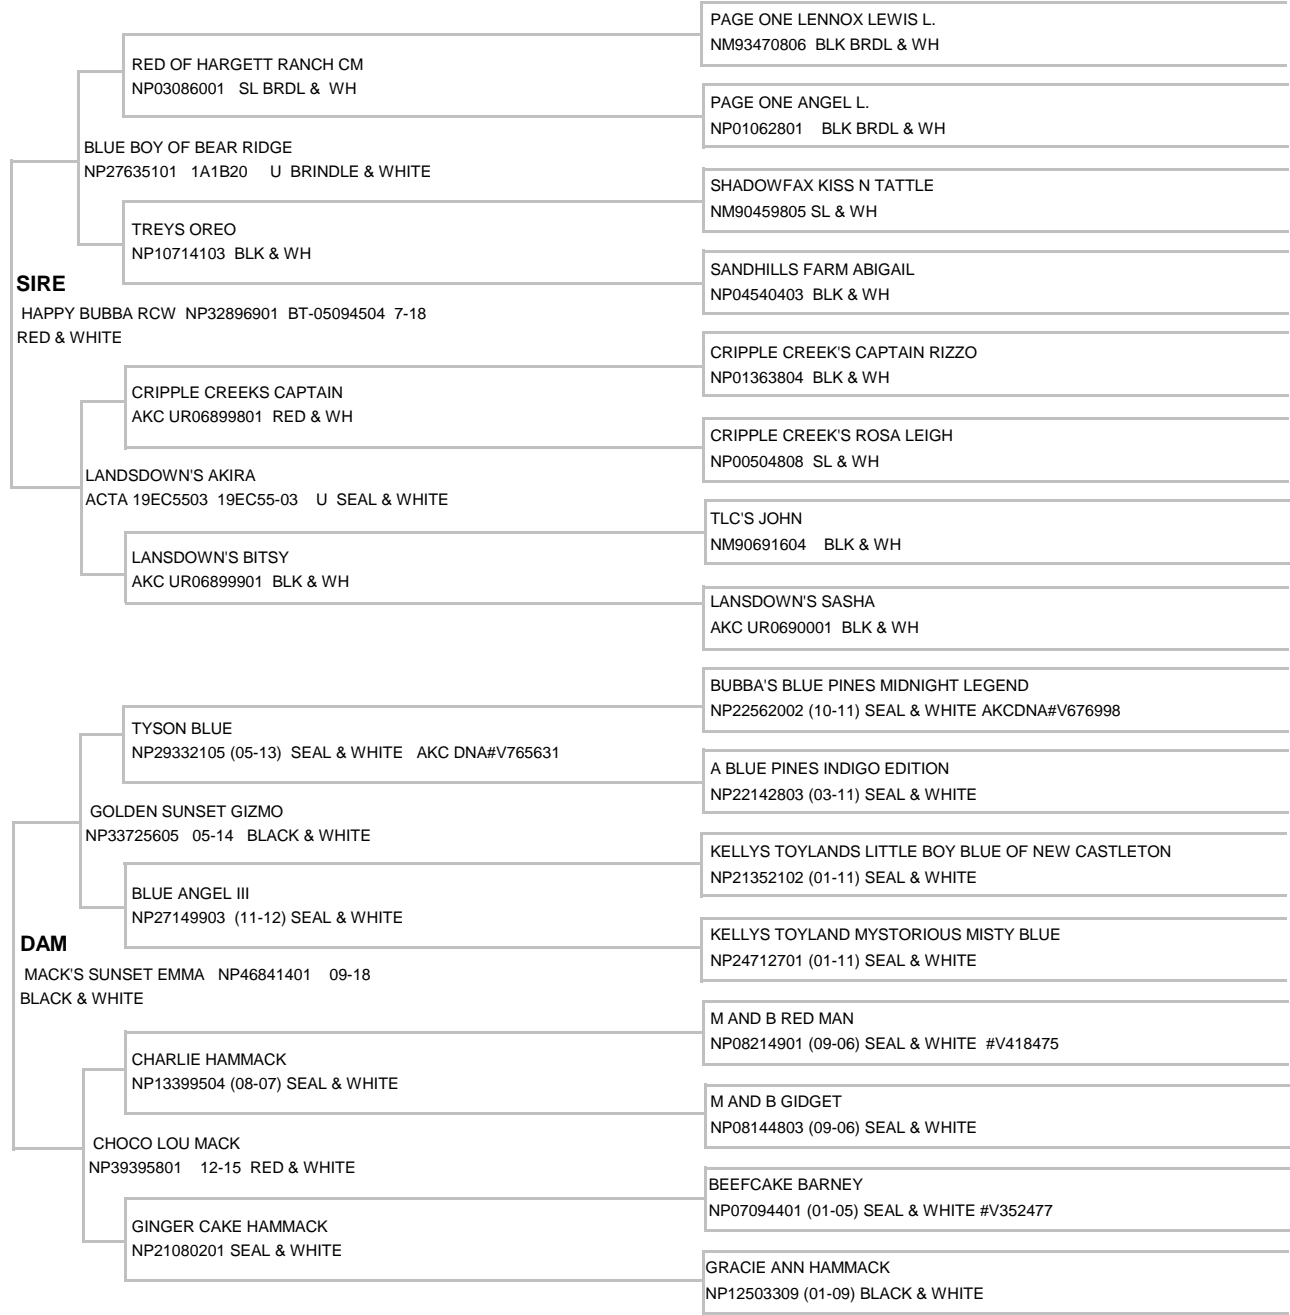

CERTIFICATE of PEDIGREE

Signed: *Misty D. Harlin*

Dated: 4/22/2018